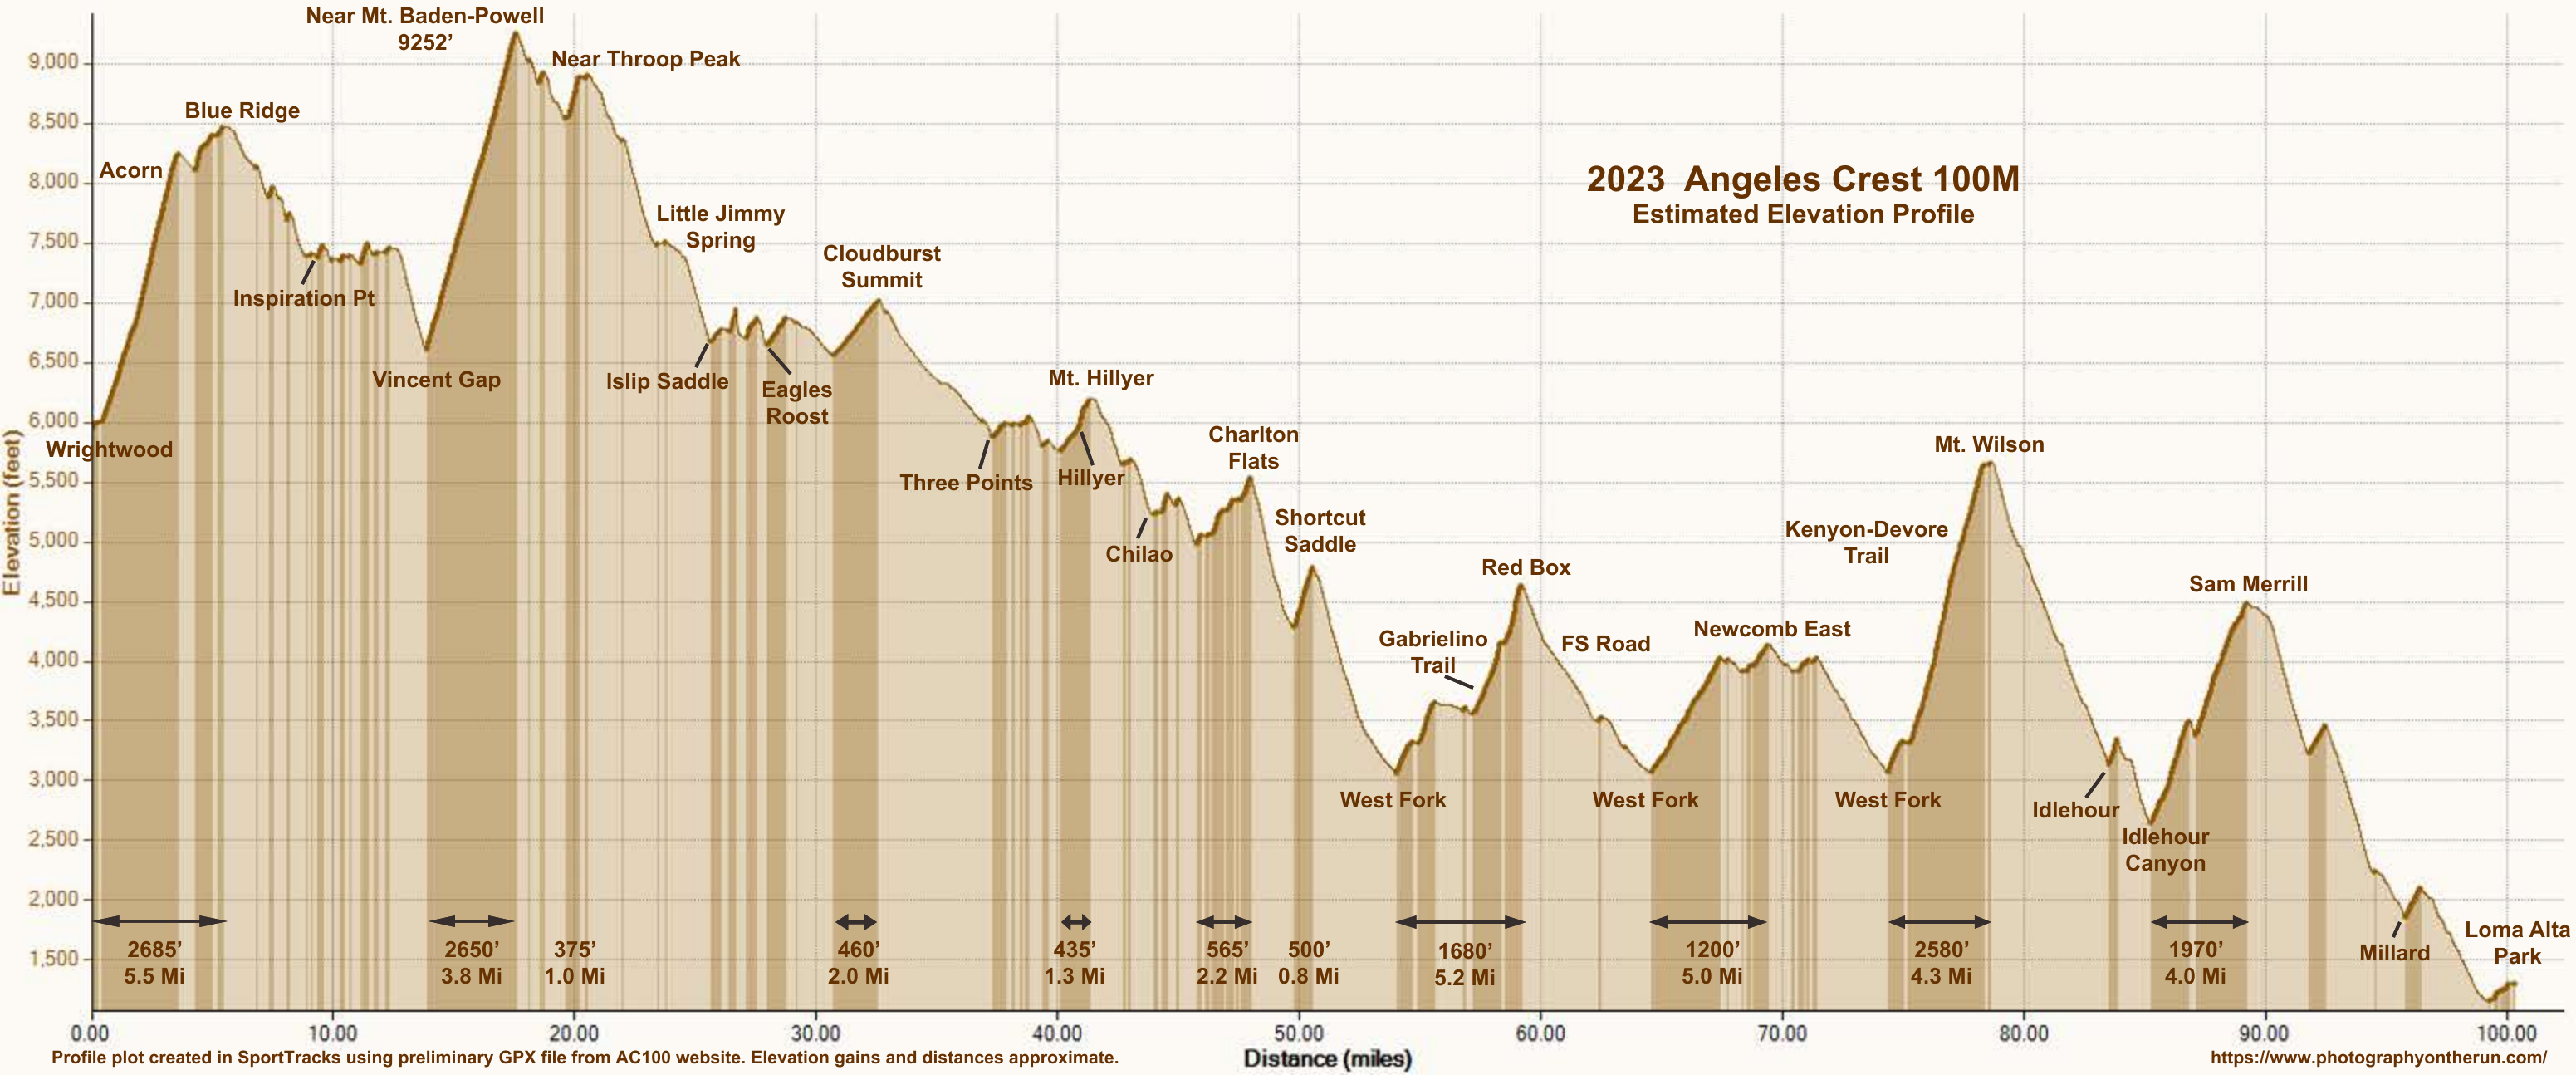

2023 Angeles Crest 100M Estimated Elevation Profile

Profile plot created in SportTracks using preliminary GPX file from AC100 website. Elevation gains and distances approximate.