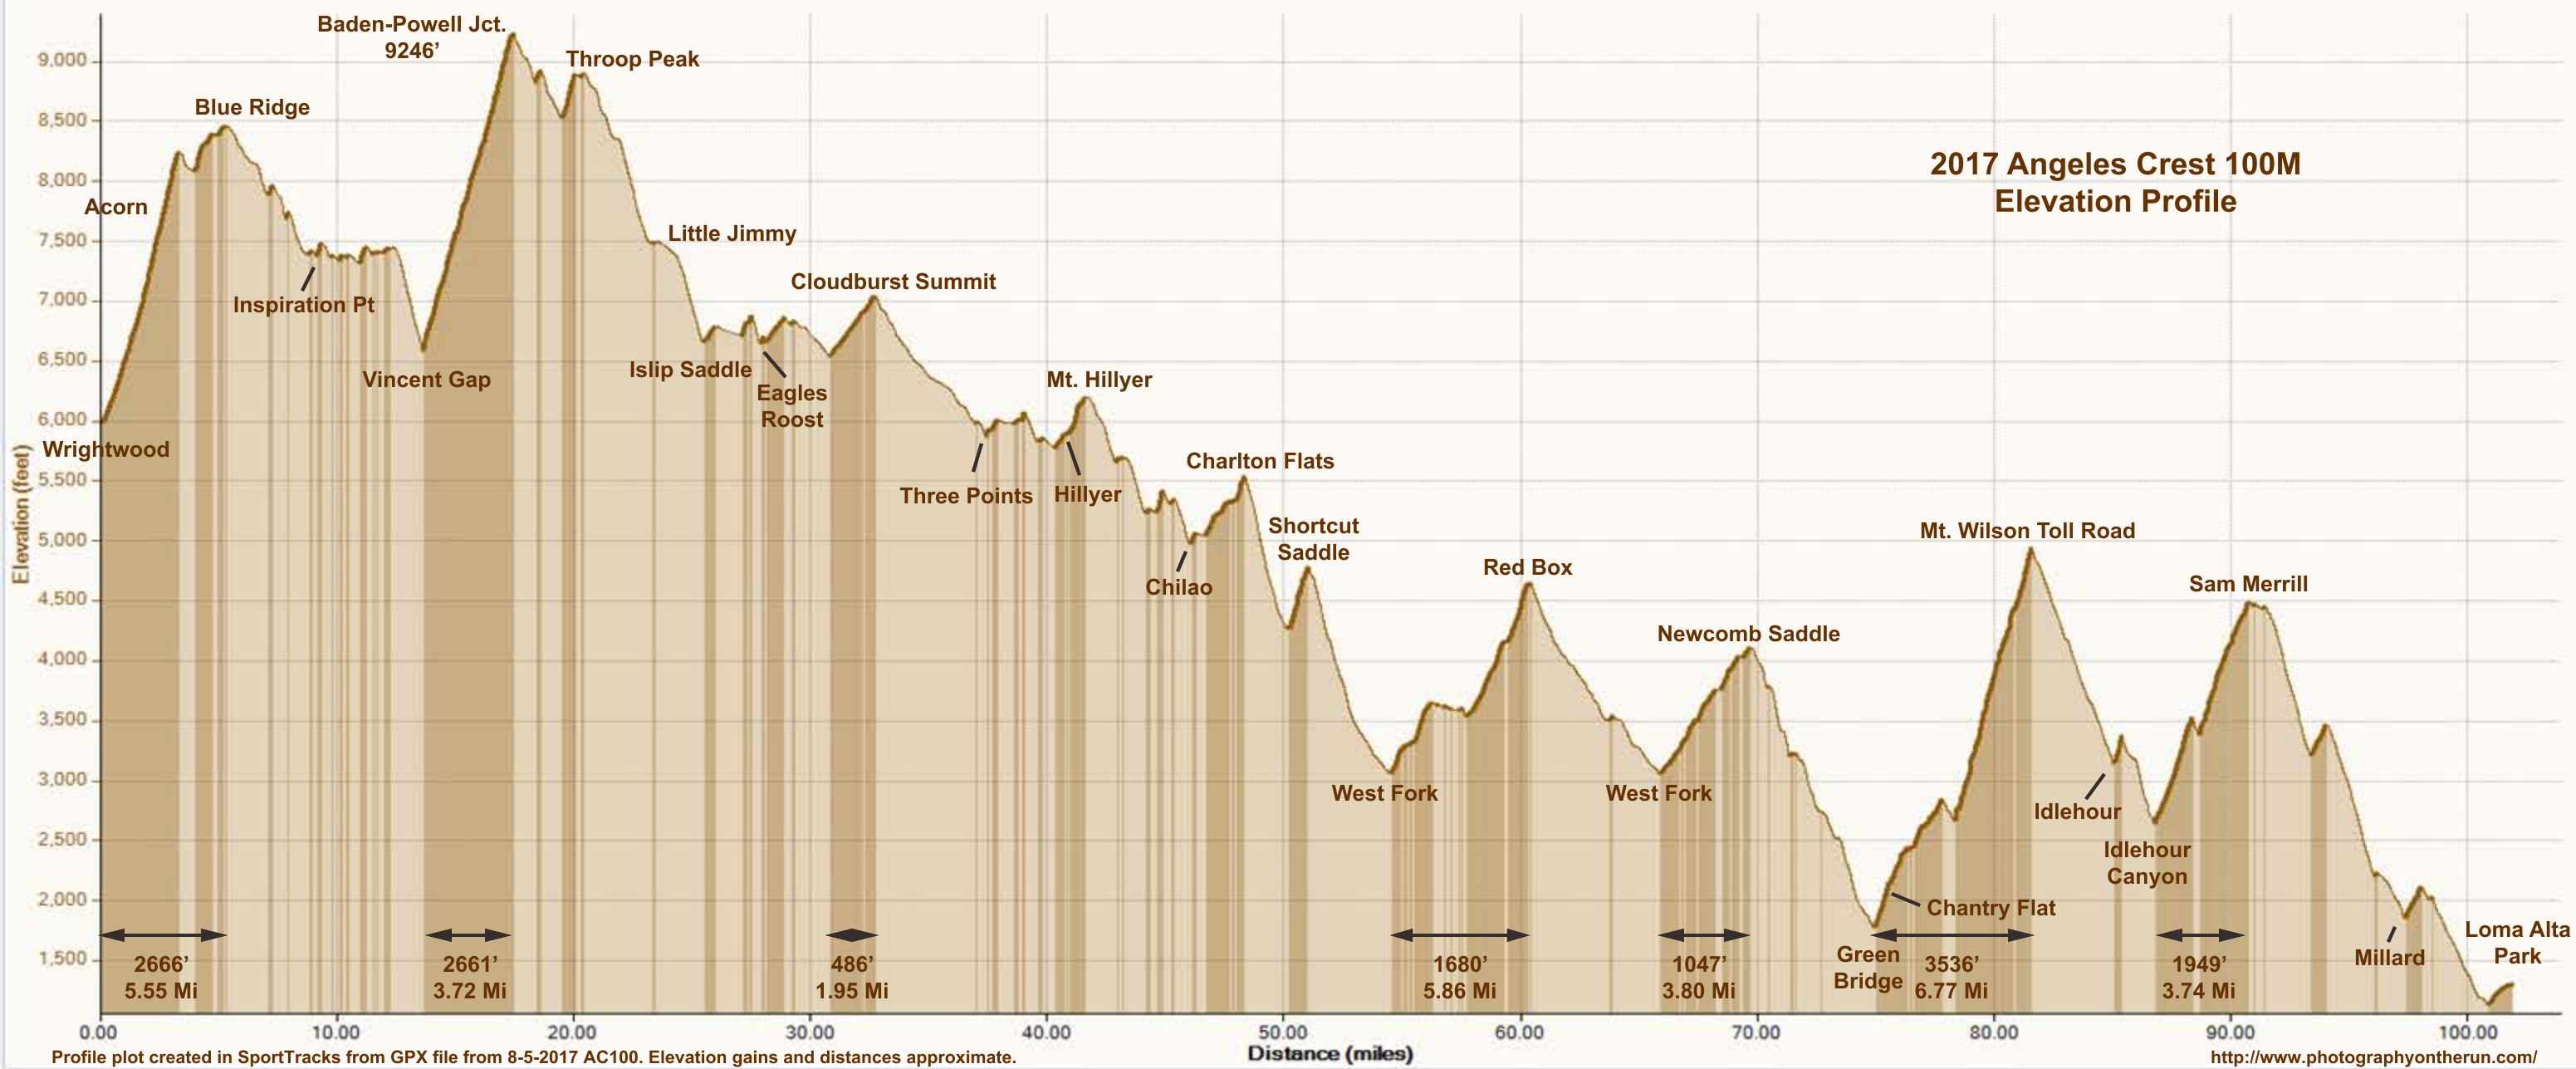

2017 Angeles Crest 100M Elevation Profile

Profile plot created in SportTracks from GPX file from 8-5-2017 AC100. Elevation gains and distances approximate.